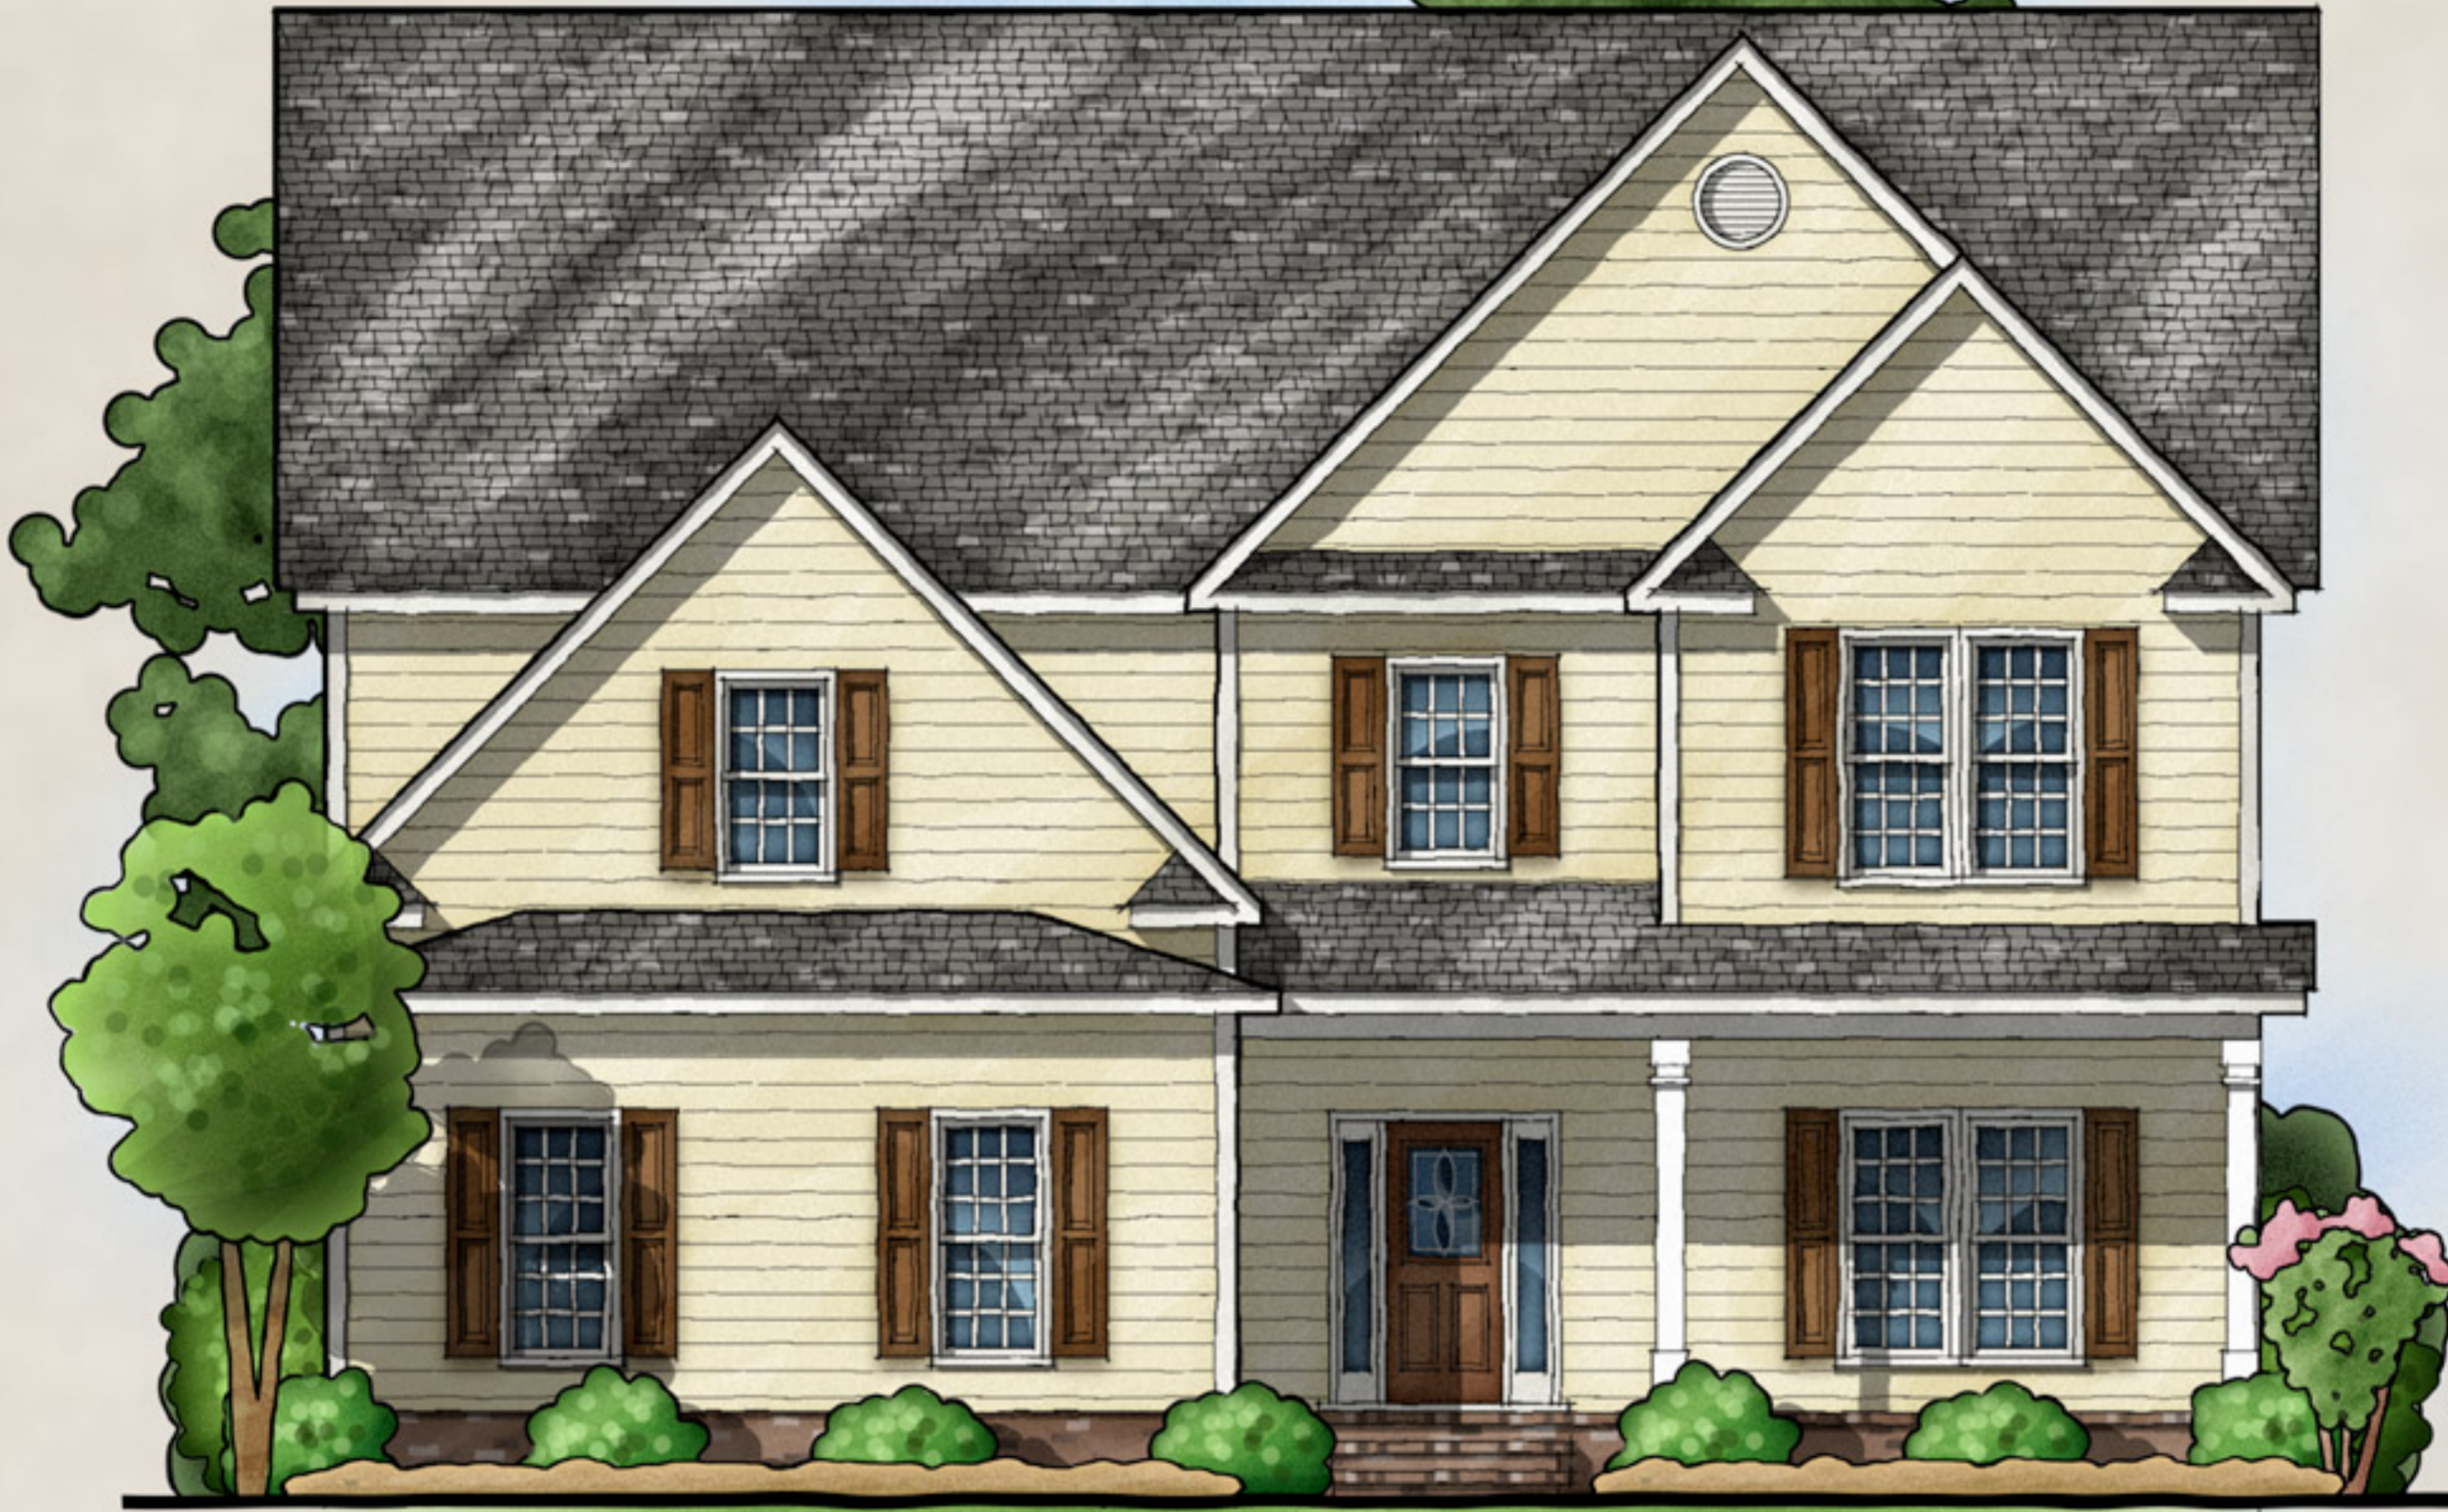

The Kaeley

lenker.

Elevation C

Features:

2,661^{+/-} - 2,744^{+/-} square feet

4 bedrooms / 3 baths

Two-story great room

Spacious kitchen open to great room and breakfast

Elevations & floorplans may be shown with optional brick and/or other upgrades. All elevations and plans may not be available in all communities. See on-site agent for details.

Rev. 5-20-10

Elevation A

Elevation B

Elevation D

Essex Homes

The Key to Better Living

Plans shown on other side. ▶

Elevations & floorplans may be shown with optional brick and/or other upgrades. All elevations and plans may not be available in all communities. See on-site agent for details.